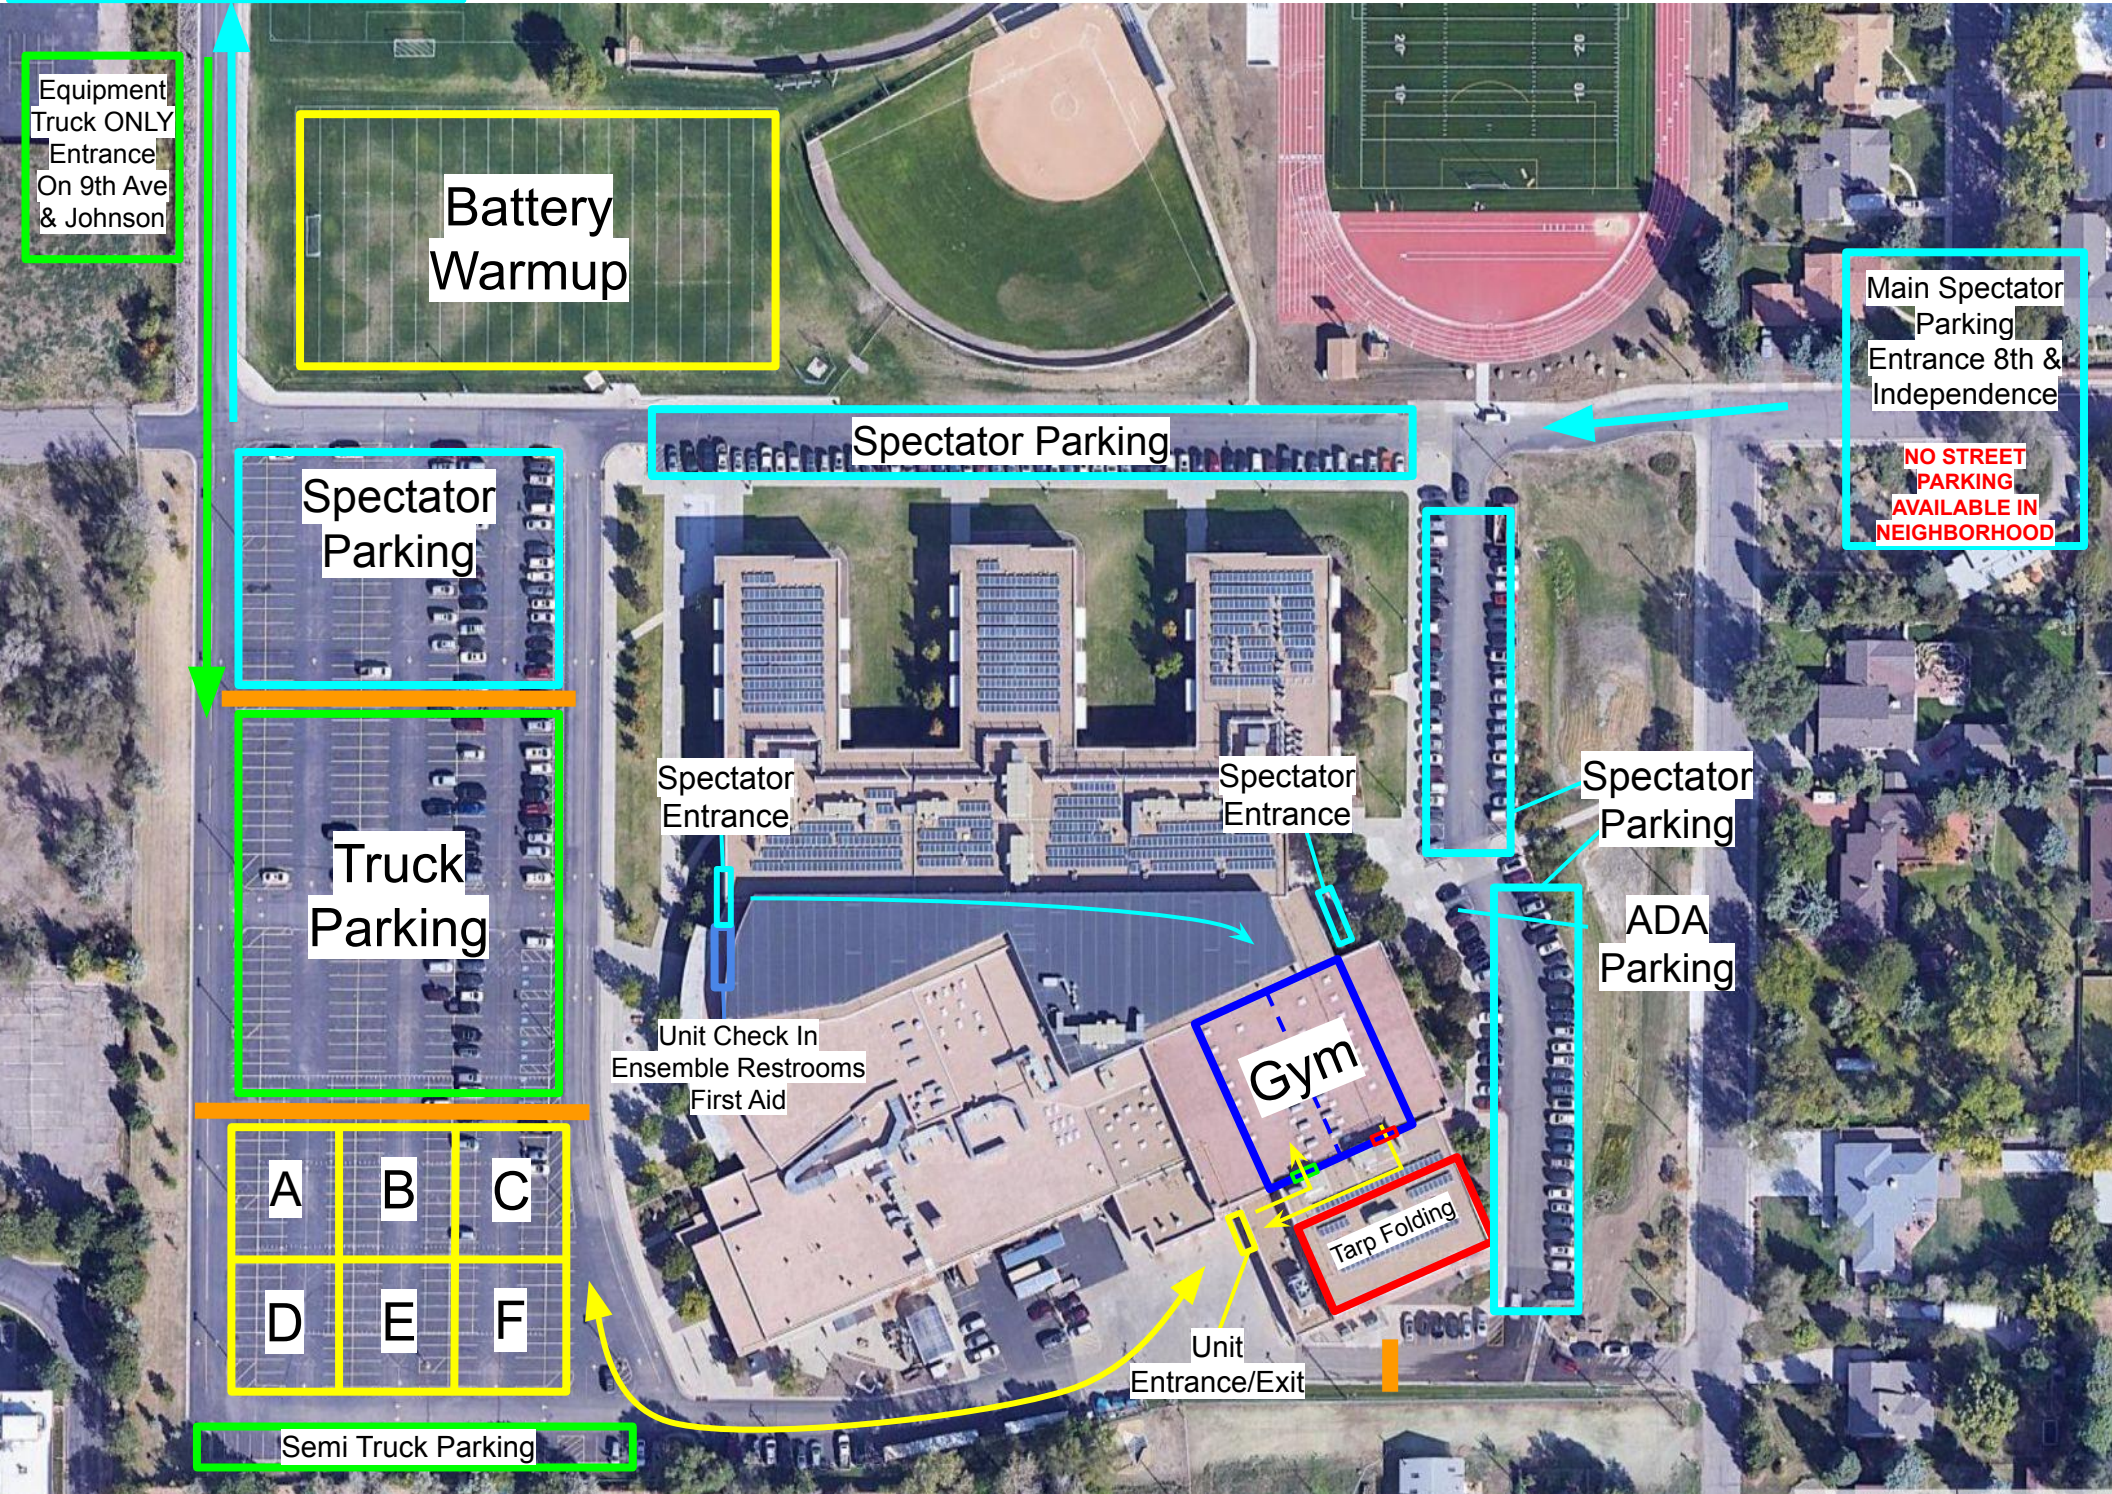

Spectator Parking Overflow
@Holy Shepherd Lutheran Church
9th & Kipling St.

RMPA Show Lakewood High School 3/1

Equipment
Truck ONLY
Entrance
On 9th Ave
& Johnson

Battery
Warmup

Main Spectator
Parking
Entrance 8th &
Independence

**NO STREET
PARKING
AVAILABLE IN
NEIGHBORHOOD**

Spectator Parking

Spectator
Parking

Truck
Parking

Spectator
Entrance

Spectator
Entrance

Spectator
Parking

Spectator
Parking

ADA
Parking

Unit Check In
Ensemble Restrooms
First Aid

Gym

Tarp Folding

A	B	C
D	E	F

Unit
Entrance/Exit

Semi Truck Parking

Indoor Warmup Map

RMPA Show Lakewood High School 3/1

Each group has an optional 20 minute indoor warmup. Outdoor warmup is also available as originally scheduled

Zone A Flow —
Zone B Flow —