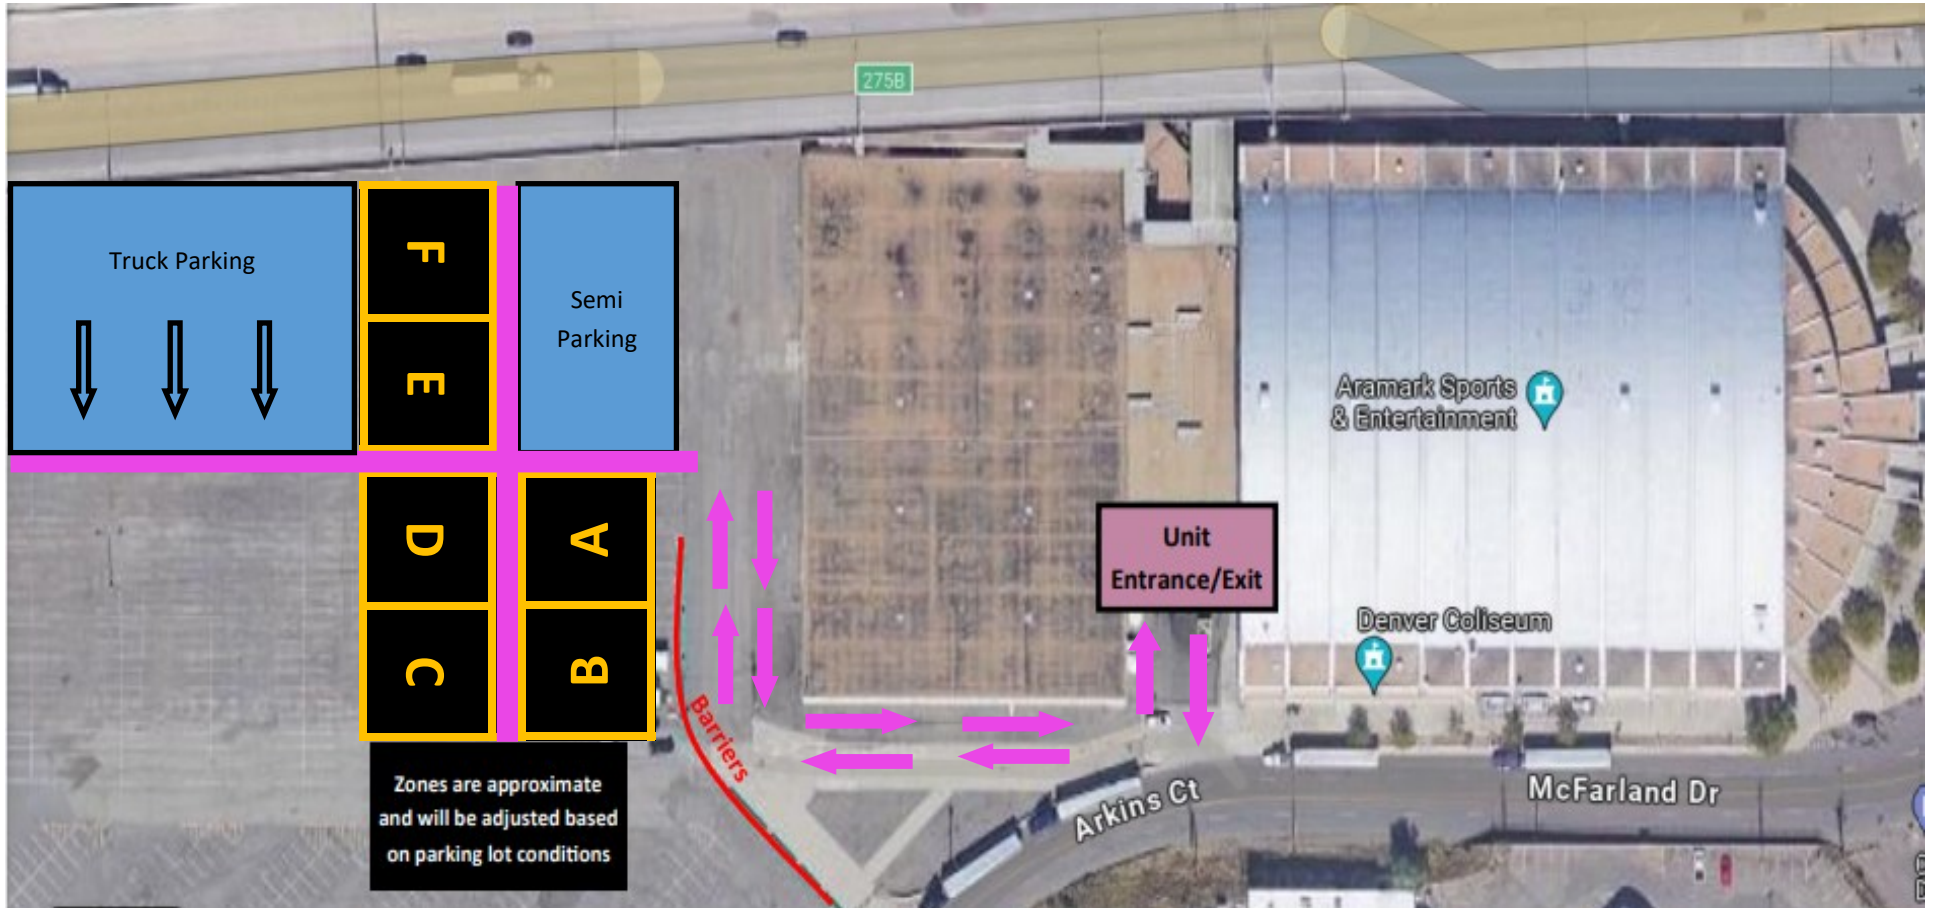

Denver Coliseum—4600 N Humboldt St, Denver, CO 80216

Spectator Directions:

- From I-70, exit 275B, Brighton Blvd South
- Right on 44th St
- Left on McFarland Dr
- Mc Farland Dr becomes Arkins Ct
- Right in to Spectator Lot

Truck Directions:

- From I-70, exit 275B, Brighton Blvd South
- Right on 44th St
- Left on E 46th Ave
- Left in to Truck Lot

Transit Zone

Reminder: Please stay to the LEFT during transit to/from Unit Entrance/Exit.
When necessary, ENTERING unit should have the right of way.