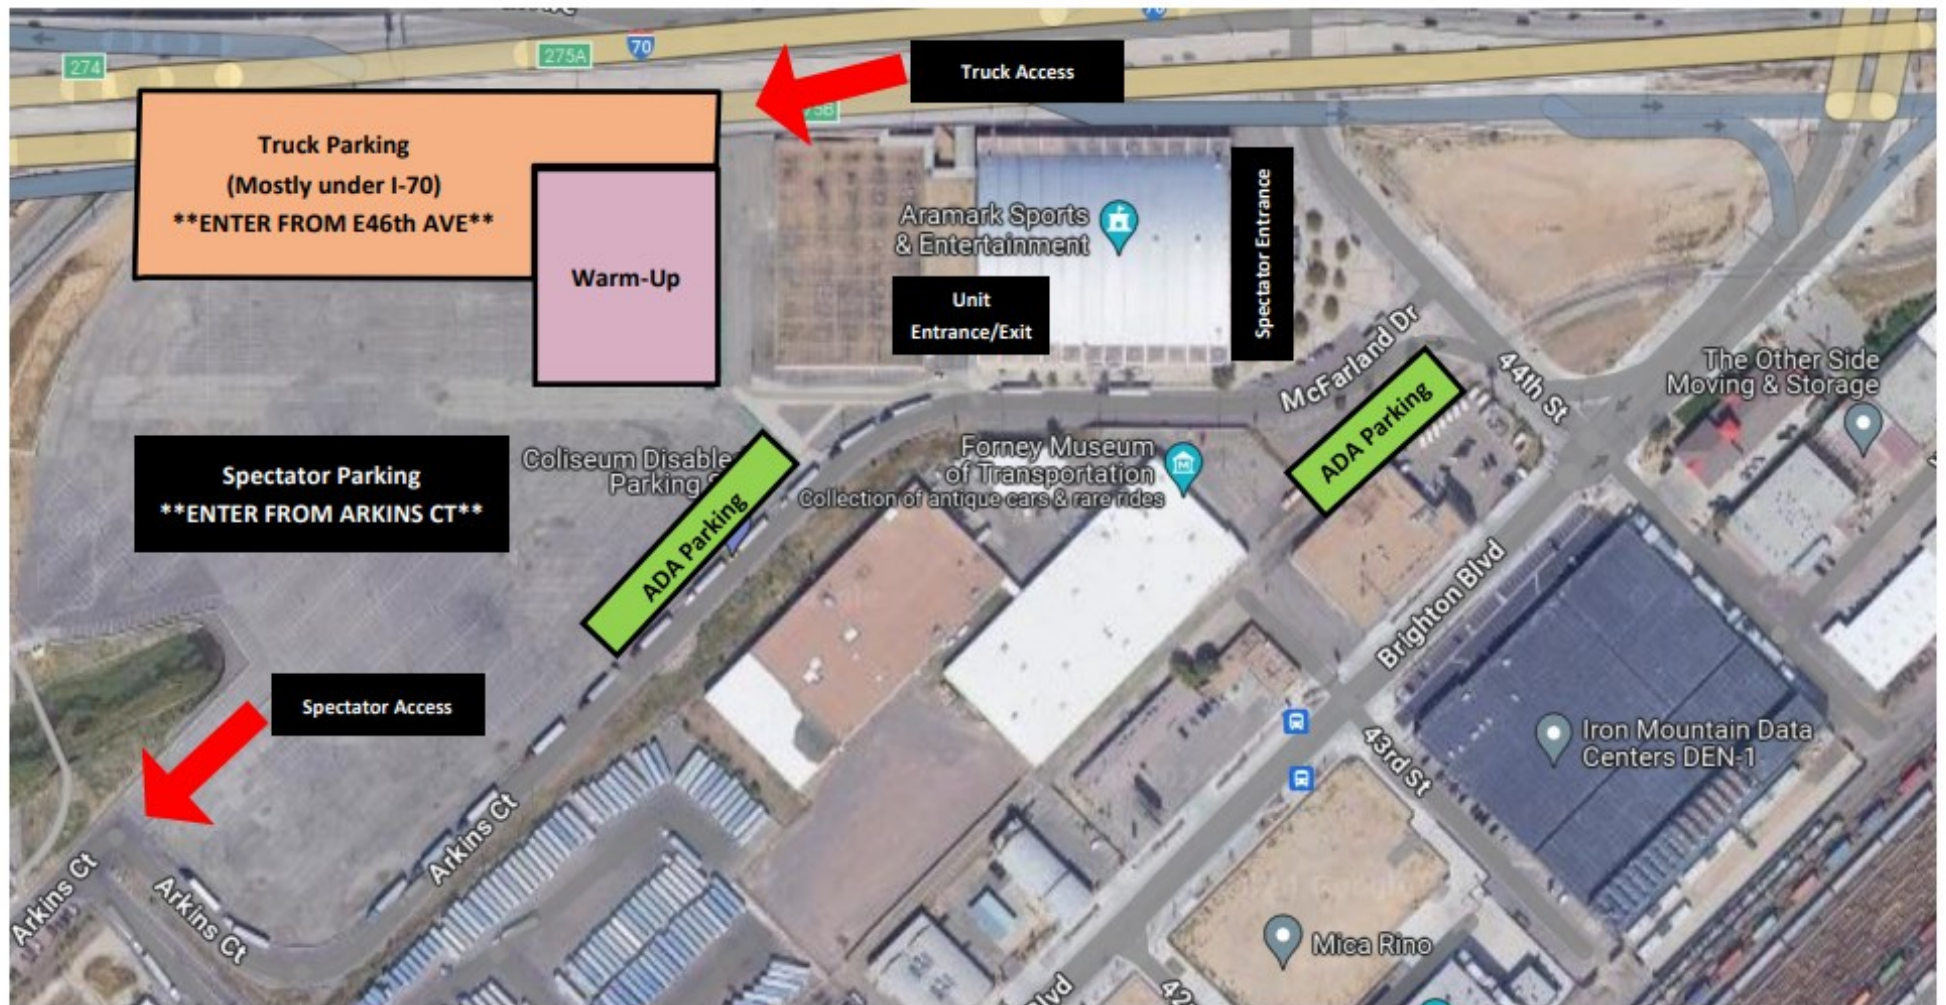

Denver Coliseum—4600 N Humboldt St, Denver, CO 80216

Spectator Directions:

- From I-70, exit 275B, Brighton Blvd South
- Right on 44th St
- Left on McFarland Dr
- Mc Farland Dr becomes Arkins Ct
- Right in to Spectator Lot

Truck Directions:

- From I-70, exit 275B, Brighton Blvd South
- Right on 44th St
- Left on E 46th Ave
- Left in to Truck Lot

Transit Zone

Reminder: Please stay to the LEFT during transit to/from Unit Entrance/Exit.
When necessary, ENTERING unit should have the right of way.